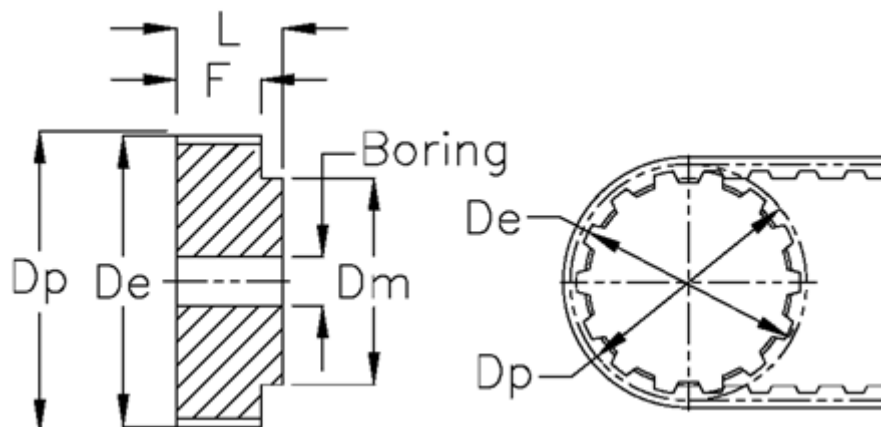

Data Sheet

Article number: 60415136048

Description: Timing Belt Pulley 36 T5 48/0

Measures

Belt width	= - 25 mm	Type = T5
D_e	= 69.5	Weight = 0.4
D_m	= 45	
D_p	= 76.55	
F	= 30	
L	= 36	
Pre-drilled	= 8	
Tooth number	= 48	